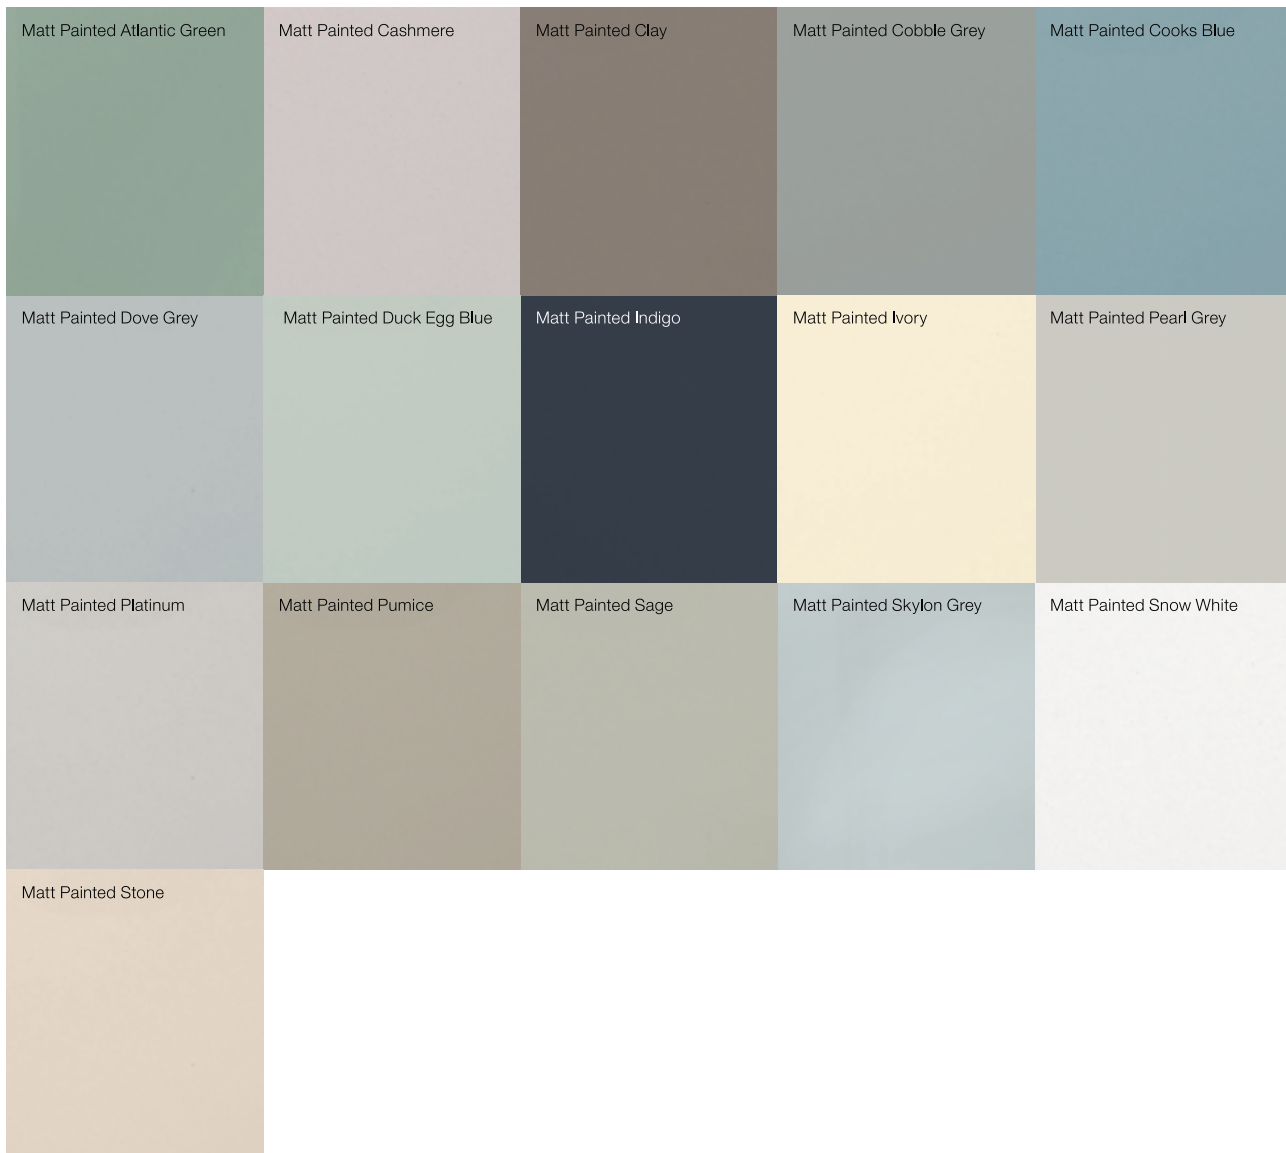

Linear Avant Painted

Linear Avant paint to order doors have a six week lead time.