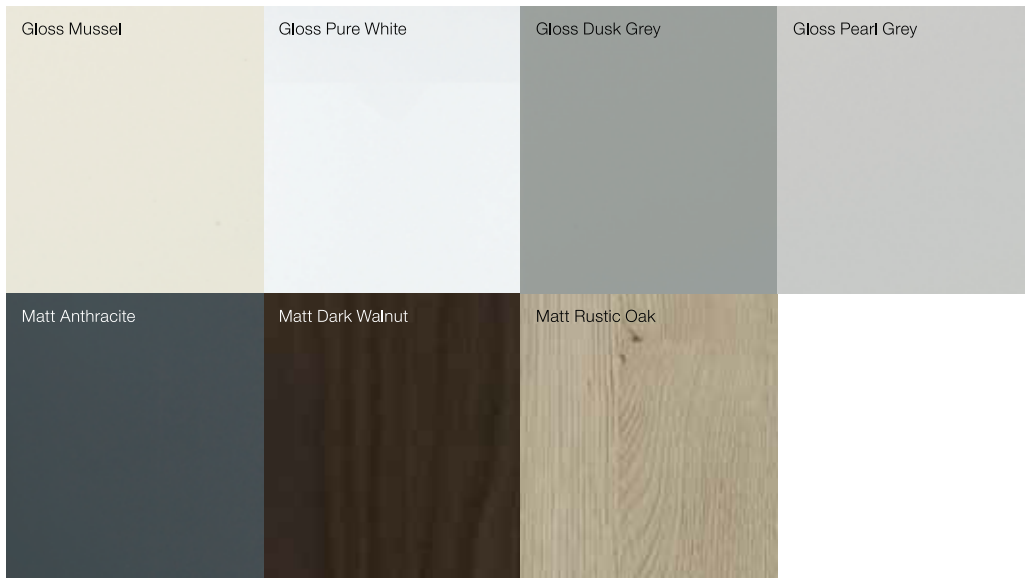

Linear Avant