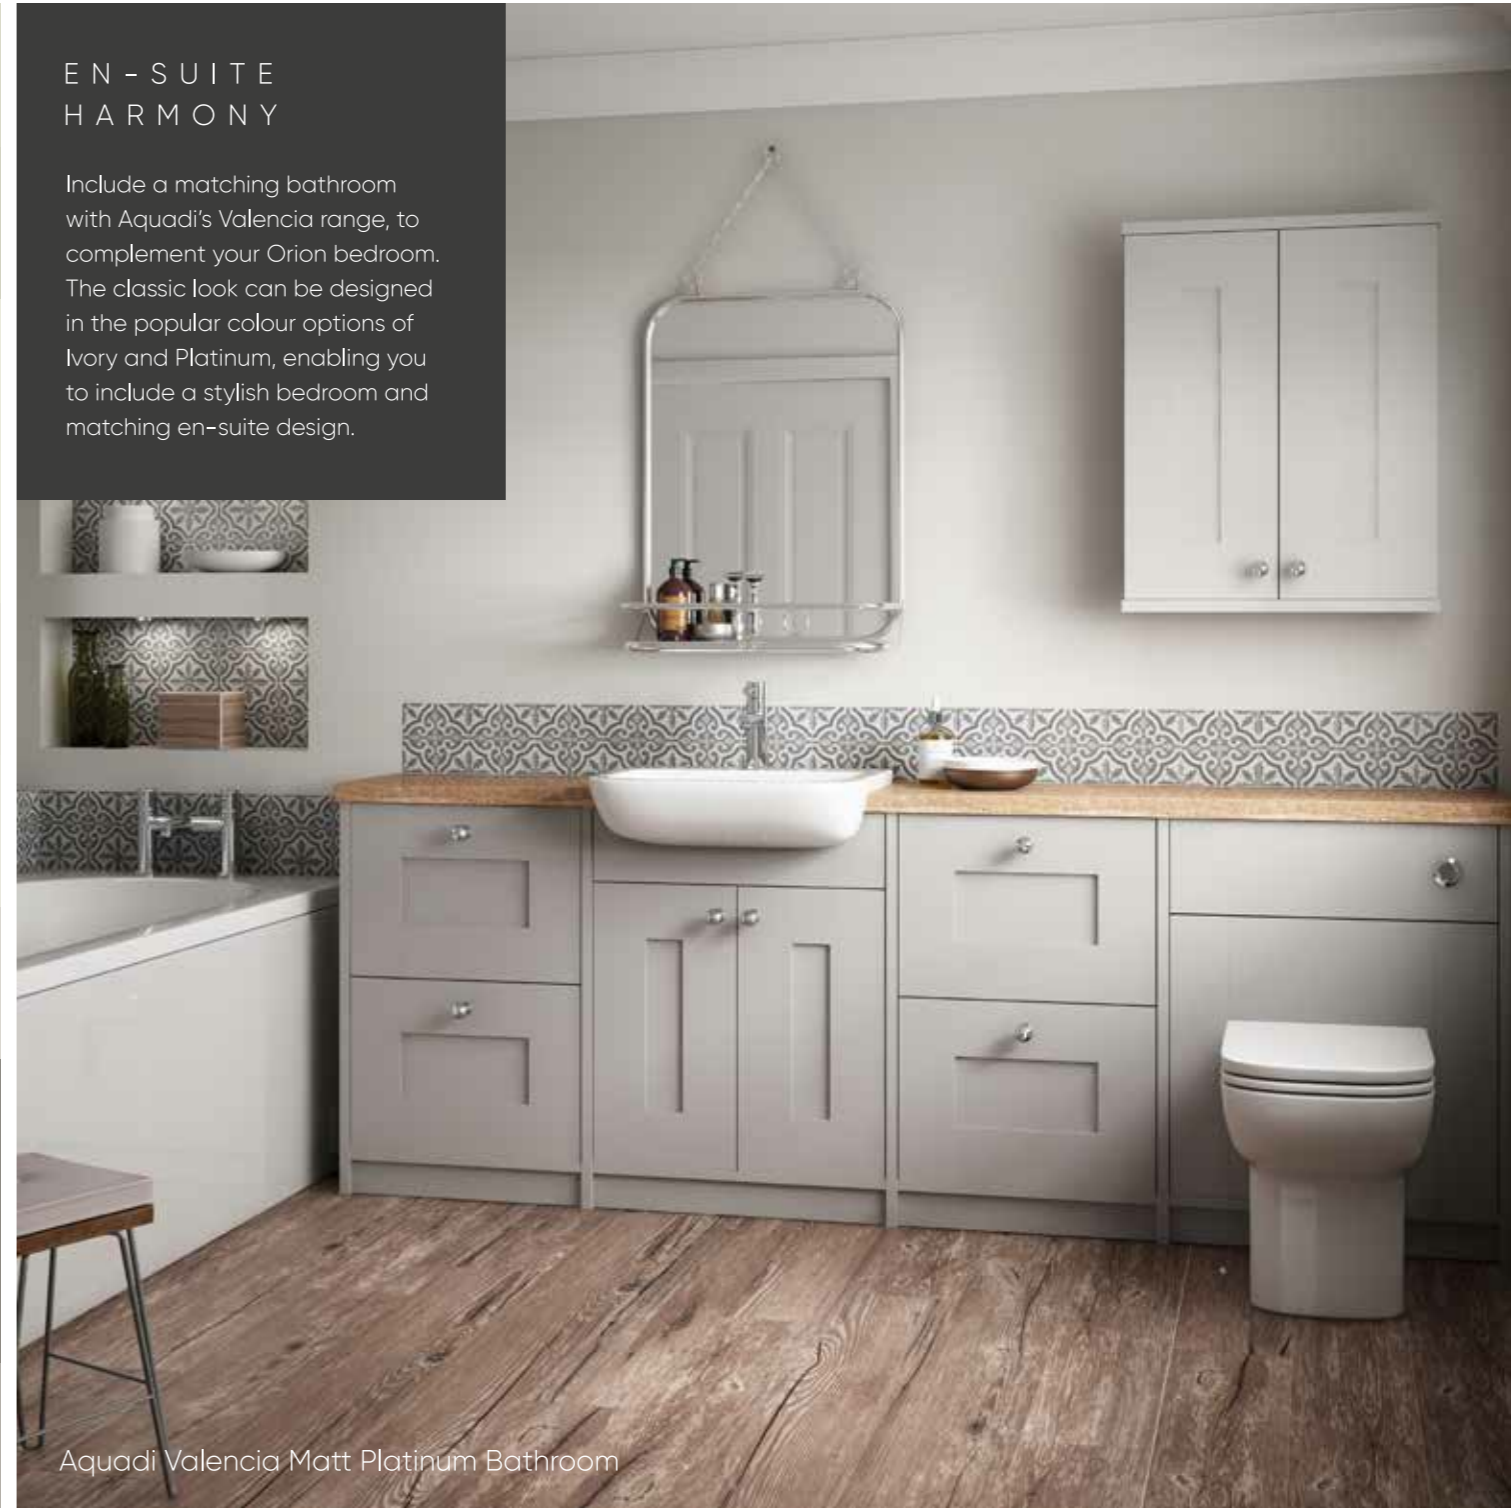

EN-SUITE
HARMONY

Include a matching bathroom with Aquadi's Valencia range, to complement your Orion bedroom. The classic look can be designed in the popular colour options of Ivory and Platinum, enabling you to include a stylish bedroom and matching en-suite design.

Aquadi Valencia Matt Platinum Bathroom