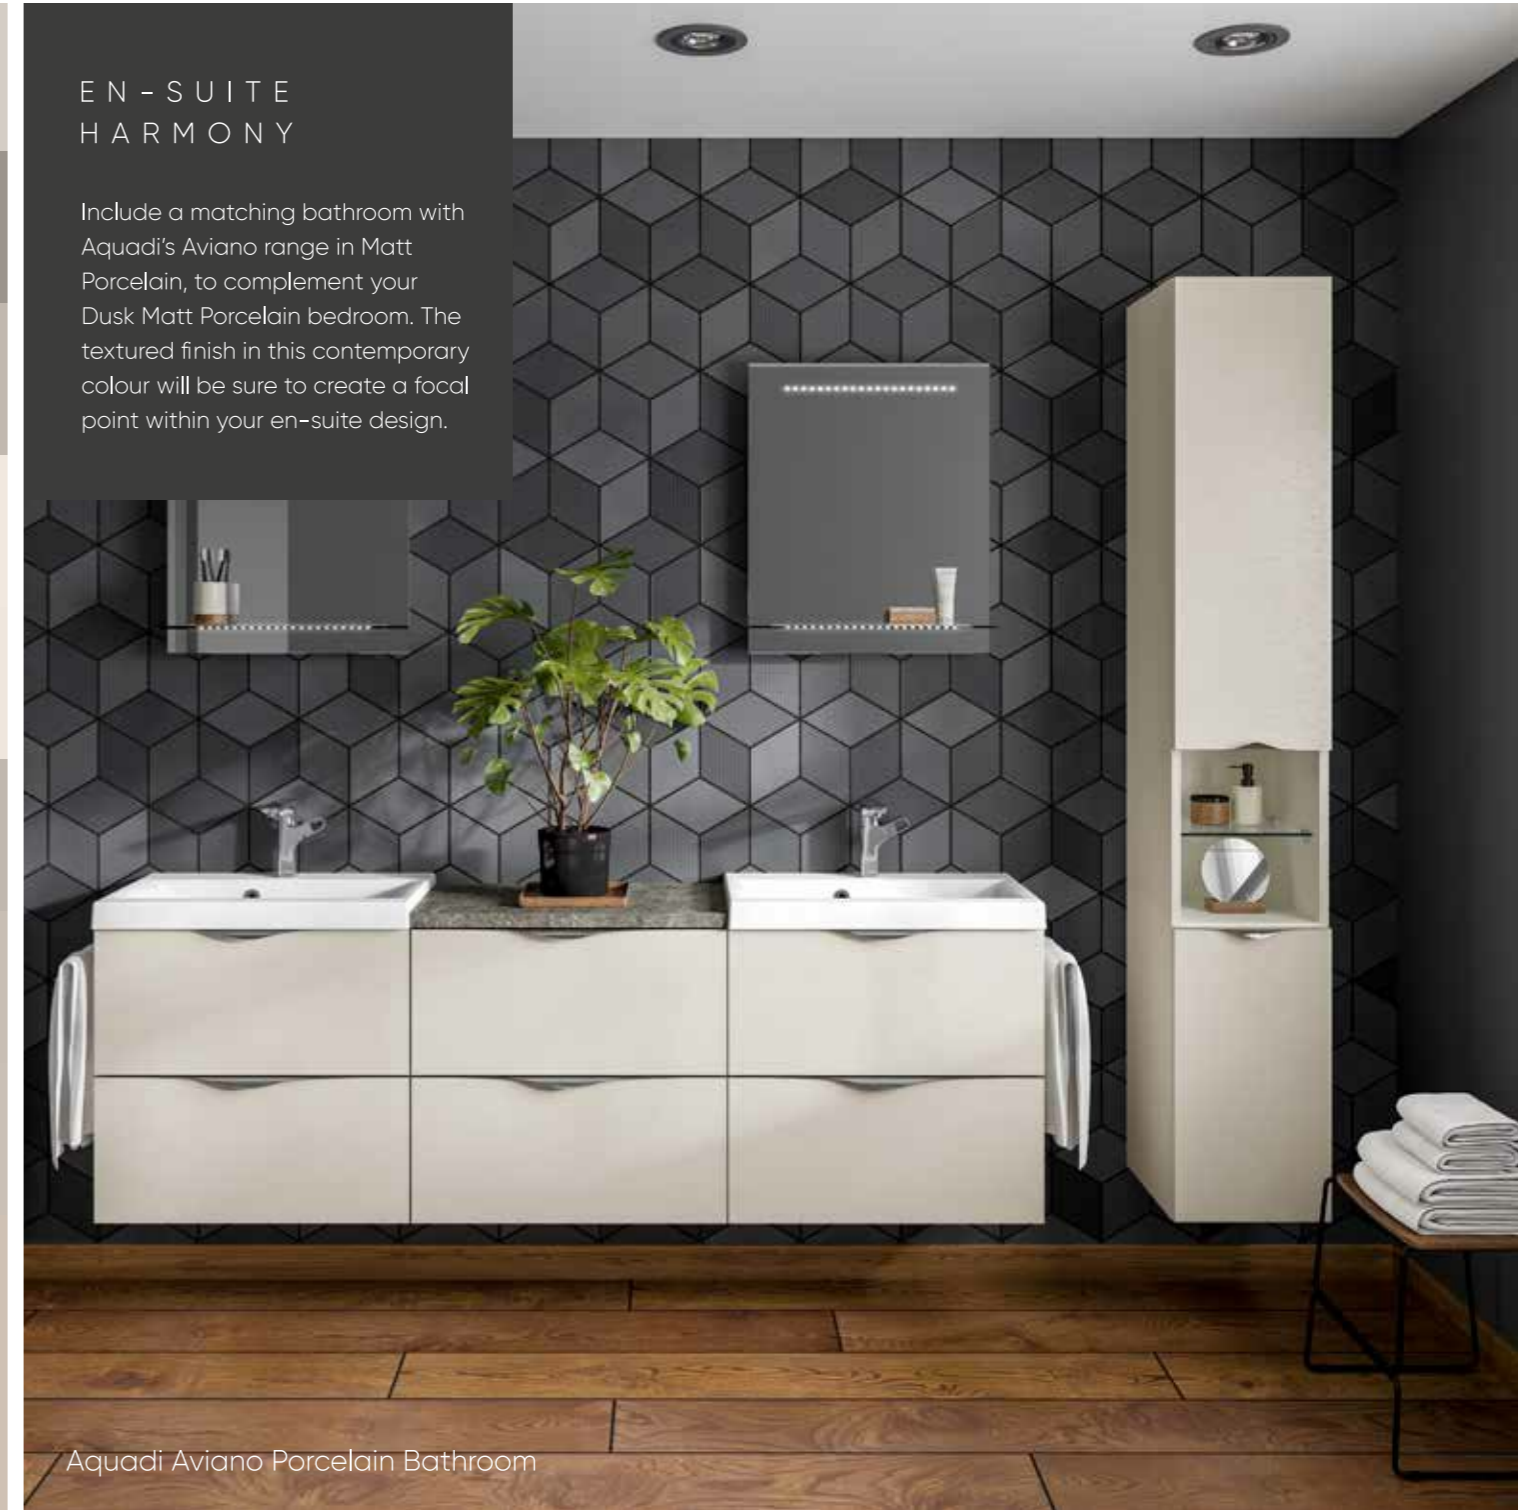

EN-SUITE
HARMONY

Include a matching bathroom with Aquadi's Aviano range in Matt Porcelain, to complement your Dusk Matt Porcelain bedroom. The textured finish in this contemporary colour will be sure to create a focal point within your en-suite design.

Aquadi Aviano Porcelain Bathroom