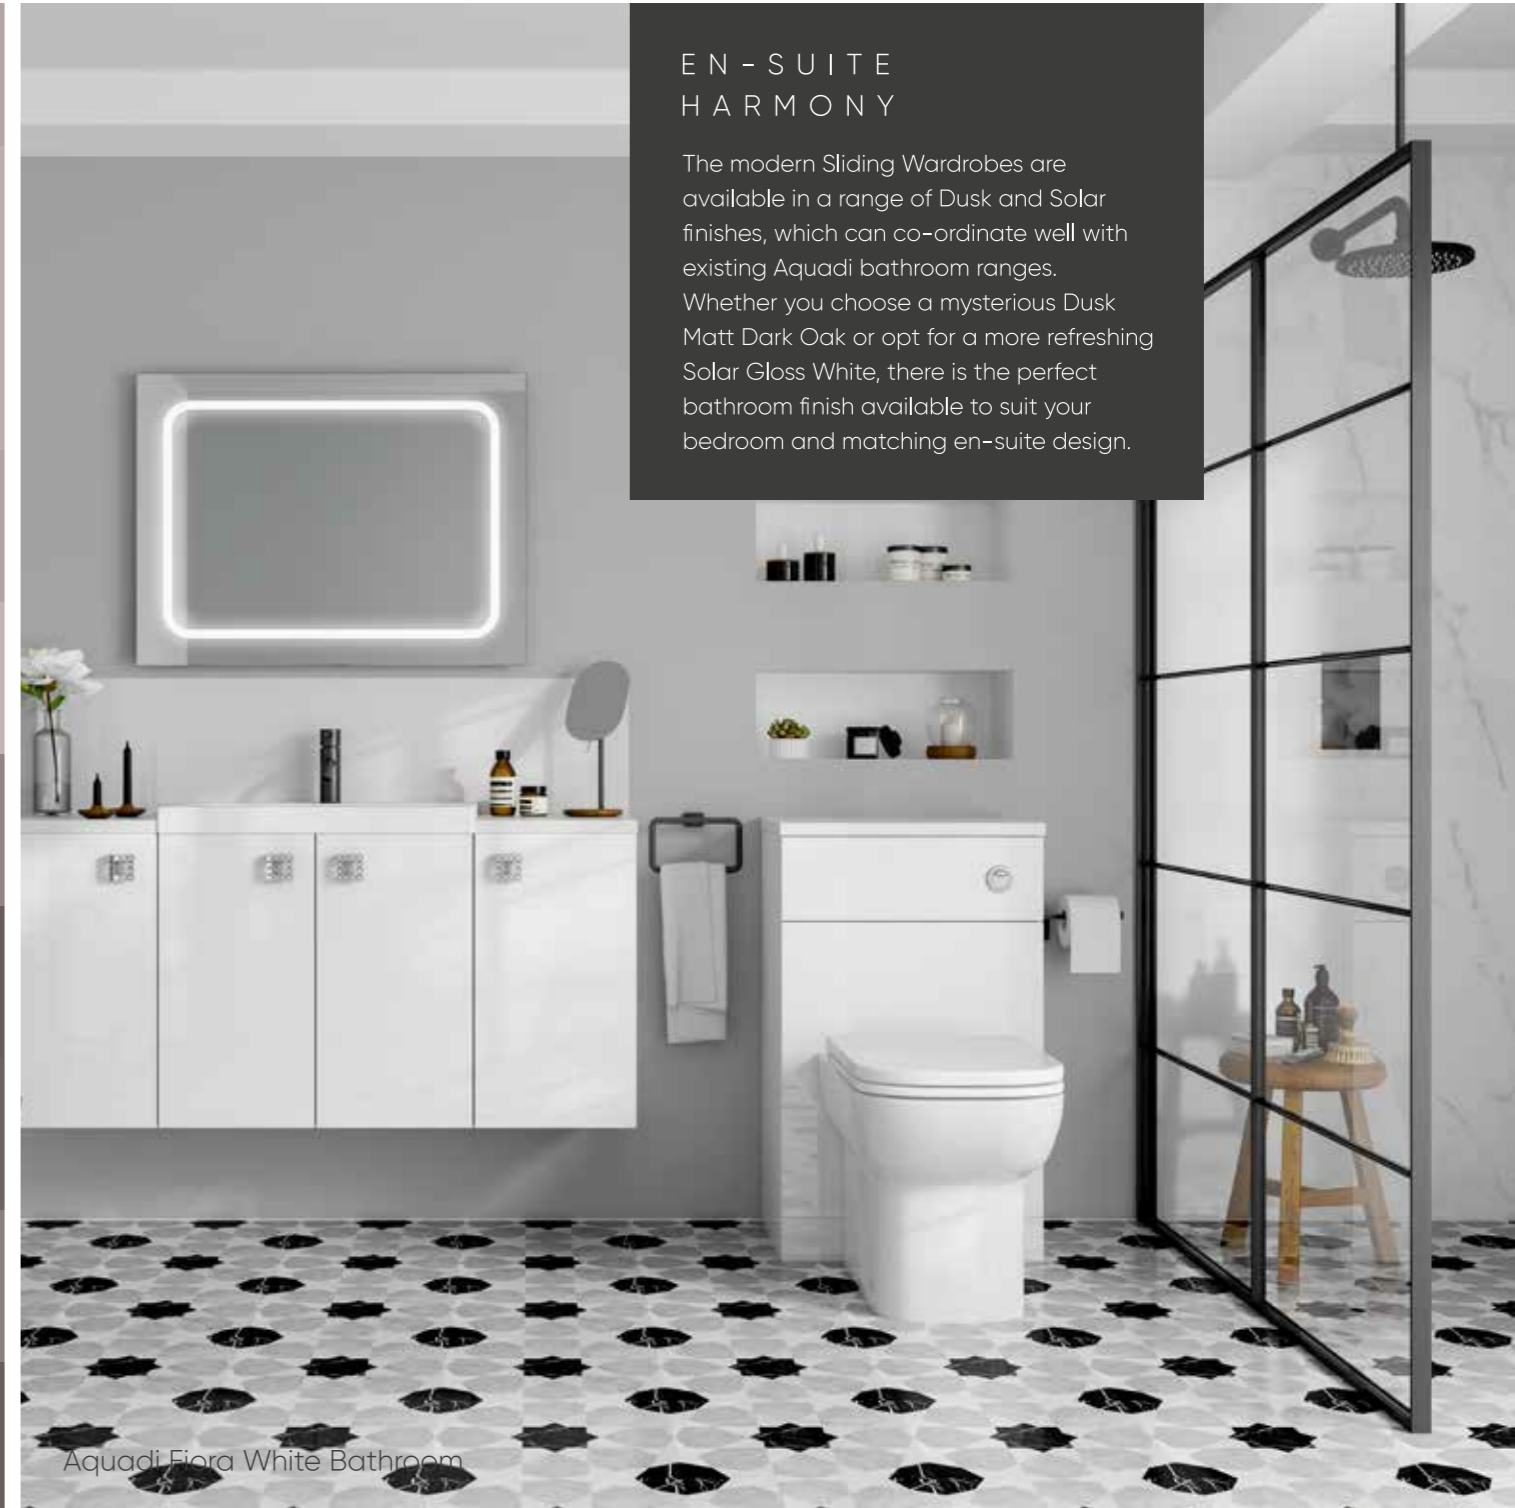

**EN-SUITE
HARMONY**

The modern Sliding Wardrobes are available in a range of Dusk and Solar finishes, which can co-ordinate well with existing Aquadi bathroom ranges. Whether you choose a mysterious Dusk Matt Dark Oak or opt for a more refreshing Solar Gloss White, there is the perfect bathroom finish available to suit your bedroom and matching en-suite design.

Aquadi Fiara White Bathroom